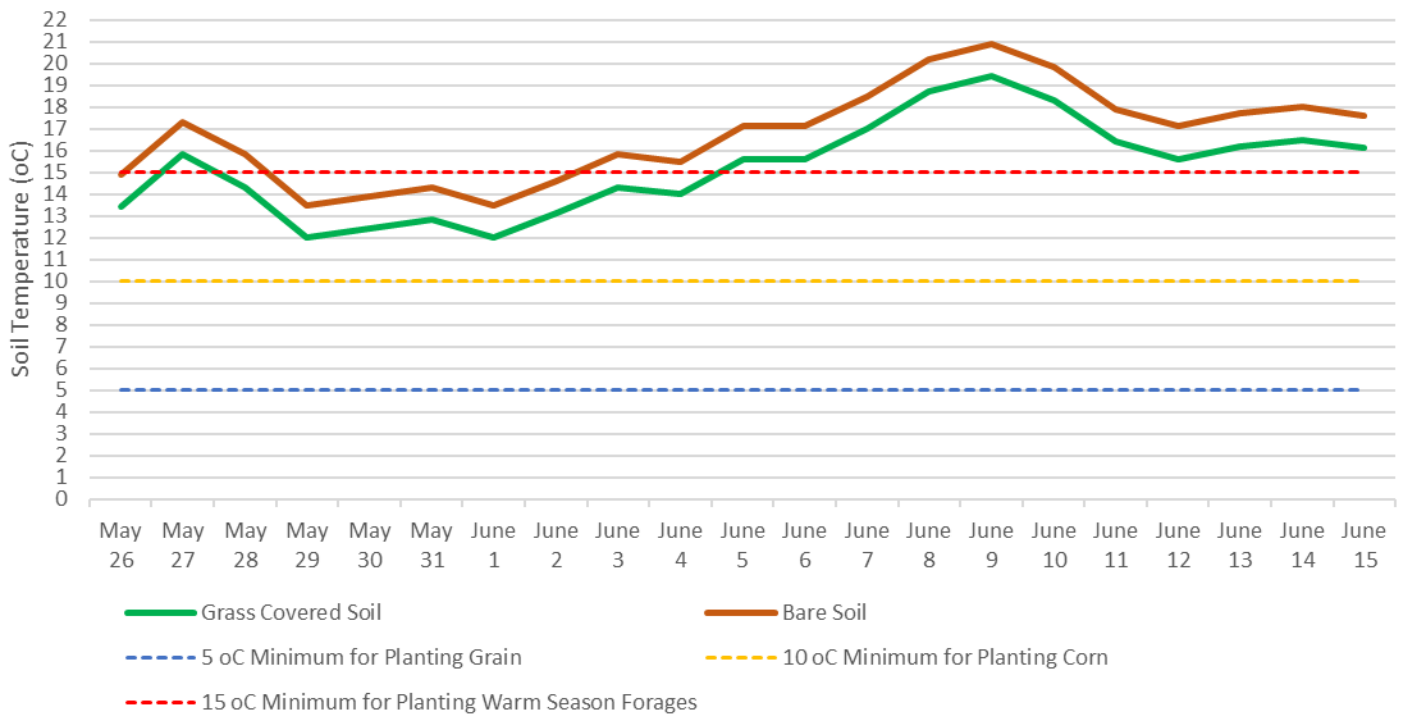

Central Region

Carleton Region

Cloverdale Soil Temperature at 6" Depth

Knowlesville Soil Temperature at 6" Depth

Carleton Region

Moncton Region

Sussex Region

Northwest Region

Drummond Soil Temperature at 6" Depth

St Andre Soil Temperature at 6" Depth

Northwest Region

Northeast Region

Northeast Region