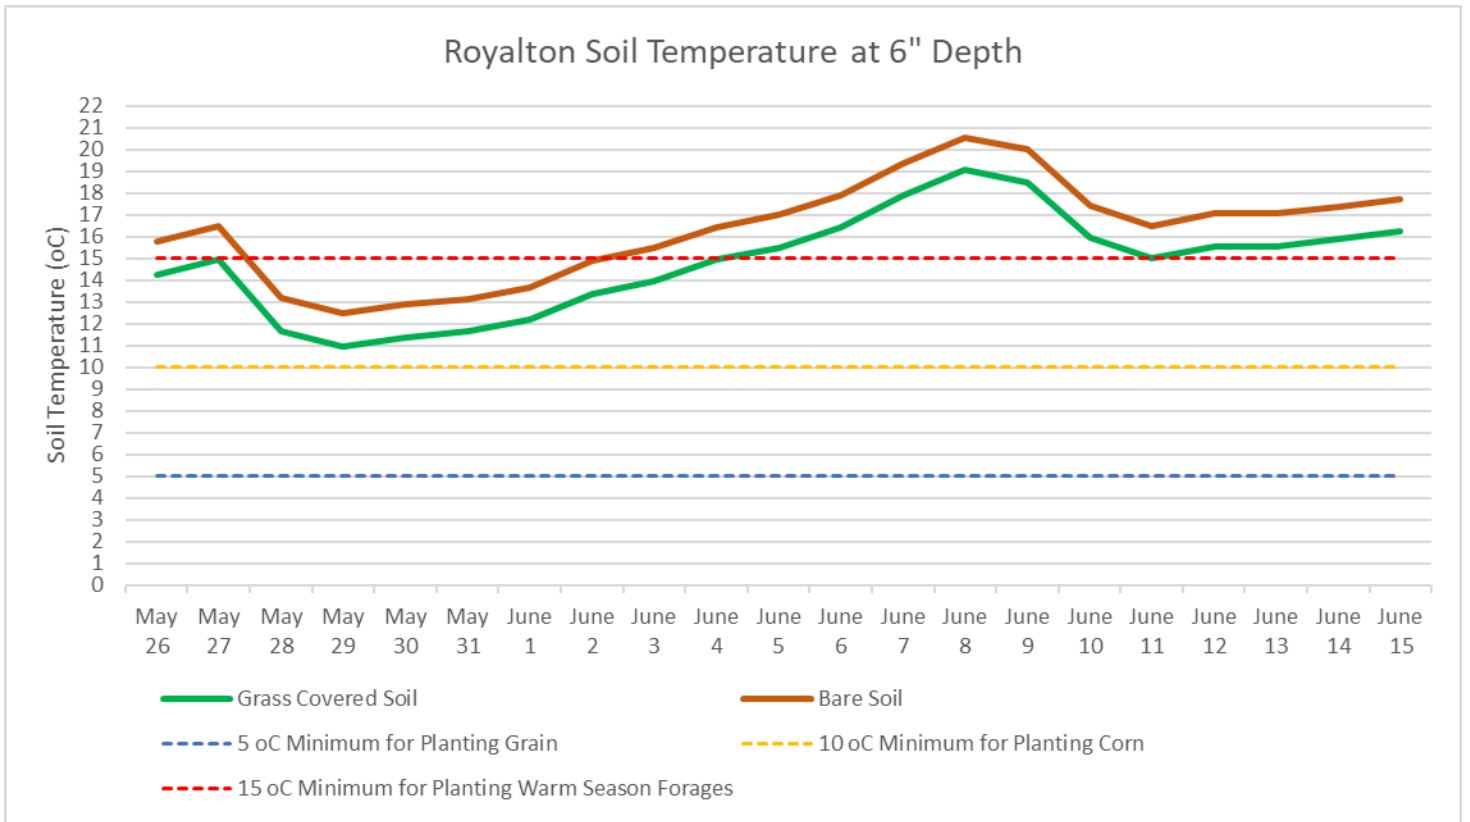

Central Region

Carleton Region

Cloverdale Soil Temperature at 6" Depth

Knowlesville Soil Temperature at 6" Depth

Carleton Region

Moncton Region

Sussex Region

Northwest Region

Drummond Soil Temperature at 6" Depth

St Andre Soil Temperature at 6" Depth

Northwest Region

Northeast Region

Northeast Region