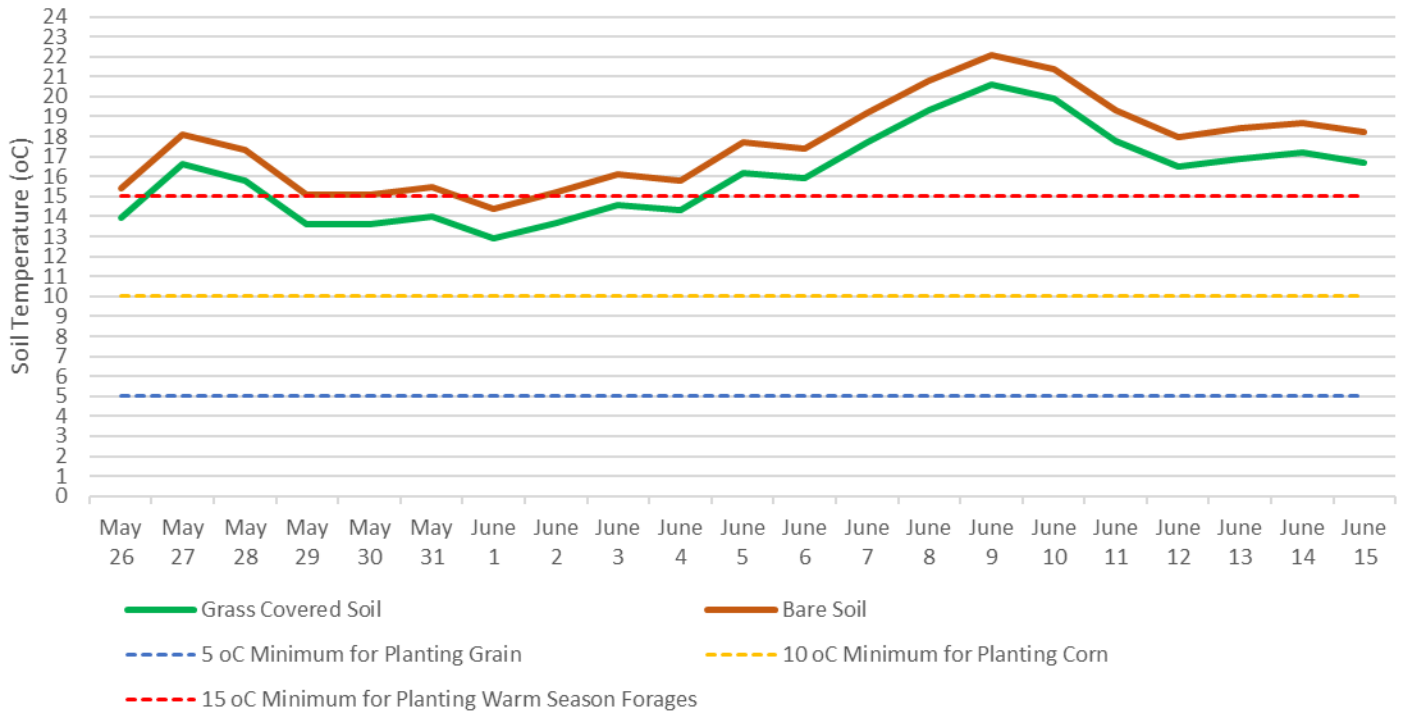

Central Region

Carleton Region

Cloverdale Soil Temperature at 6" Depth

Knowlesville Soil Temperature at 6" Depth

Carleton Region

Moncton Region

Sussex Region

Northwest Region

Drummond Soil Temperature at 6" Depth

St Andre Soil Temperature at 6" Depth

Northwest Region

Northeast Region

Northeast Region