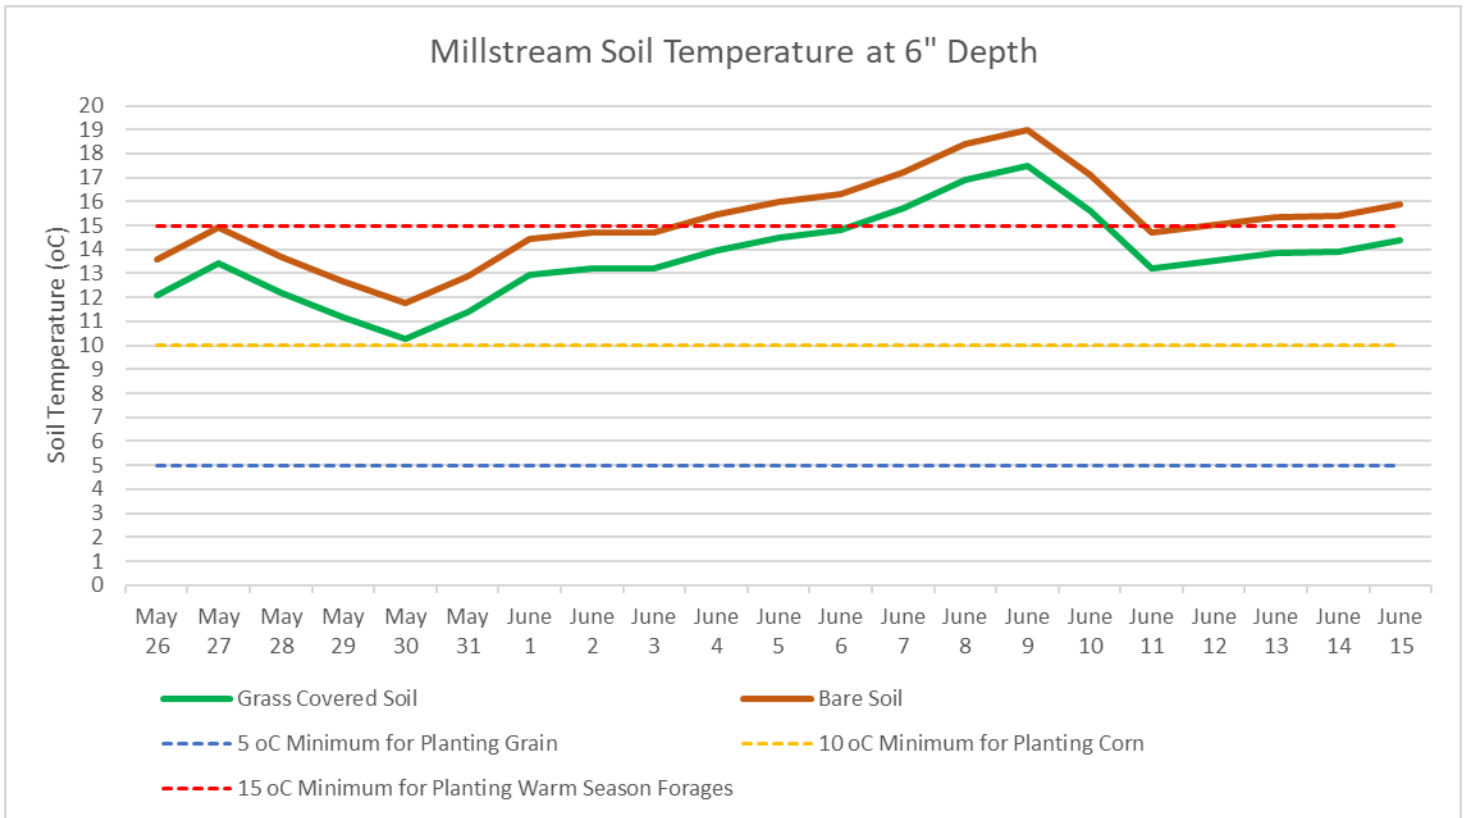

Central Region

Carleton Region

Cloverdale Soil Temperature at 6" Depth

Knowlesville Soil Temperature at 6" Depth

Carleton Region

Moncton Region

Sussex Region

Northwest Region

Drummond Soil Temperature at 6" Depth

St Andre Soil Temperature at 6" Depth

Northwest Region

Northeast Region

Northeast Region