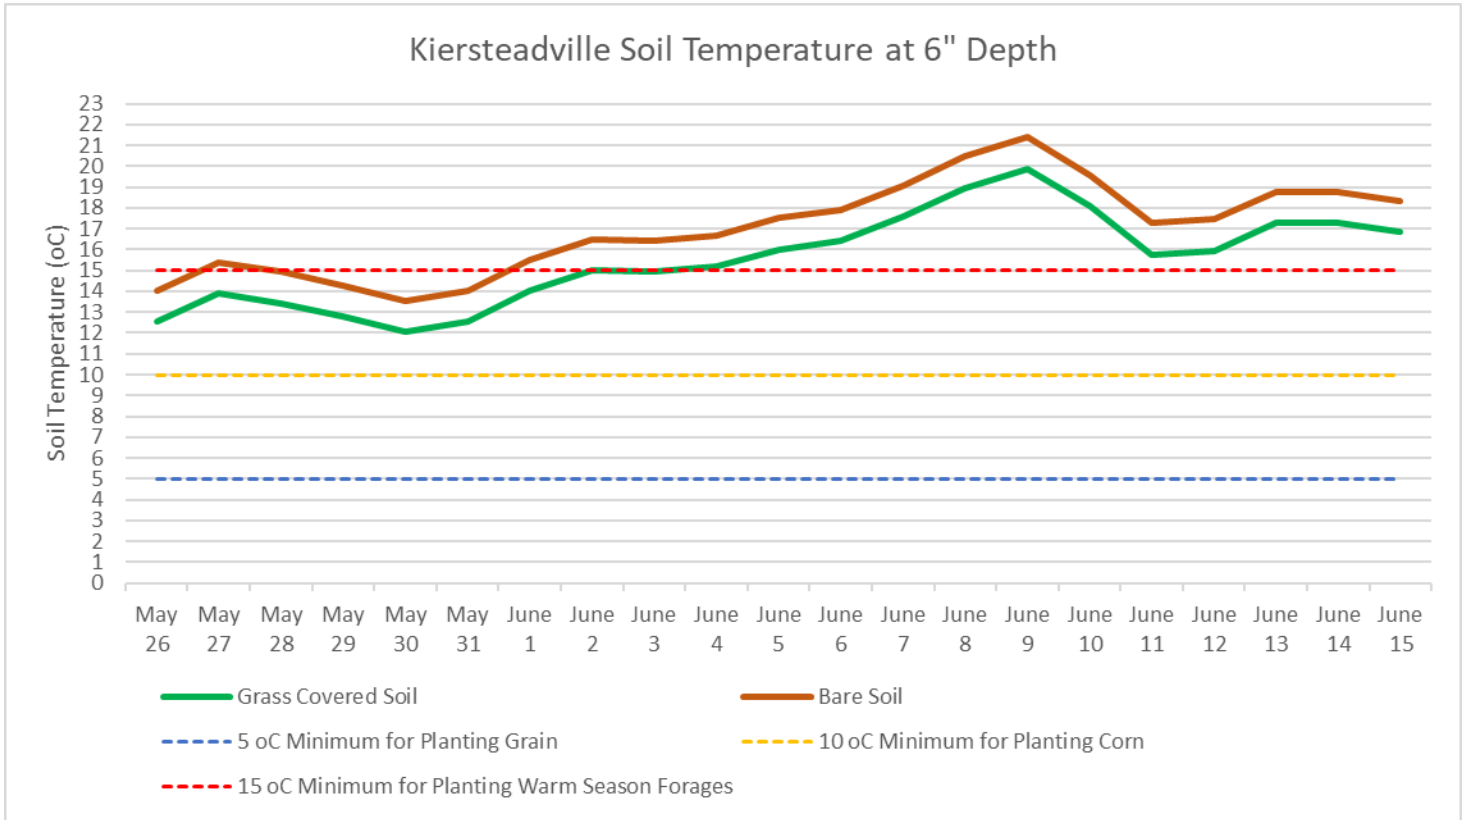

Central Region

Carleton Region

Cloverdale Soil Temperature at 6" Depth

Knowlesville Soil Temperature at 6" Depth

Carleton Region

Moncton Region

Sussex Region

Northwest Region

Drummond Soil Temperature at 6" Depth

St Andre Soil Temperature at 6" Depth

Northwest Region

Northeast Region

Northeast Region