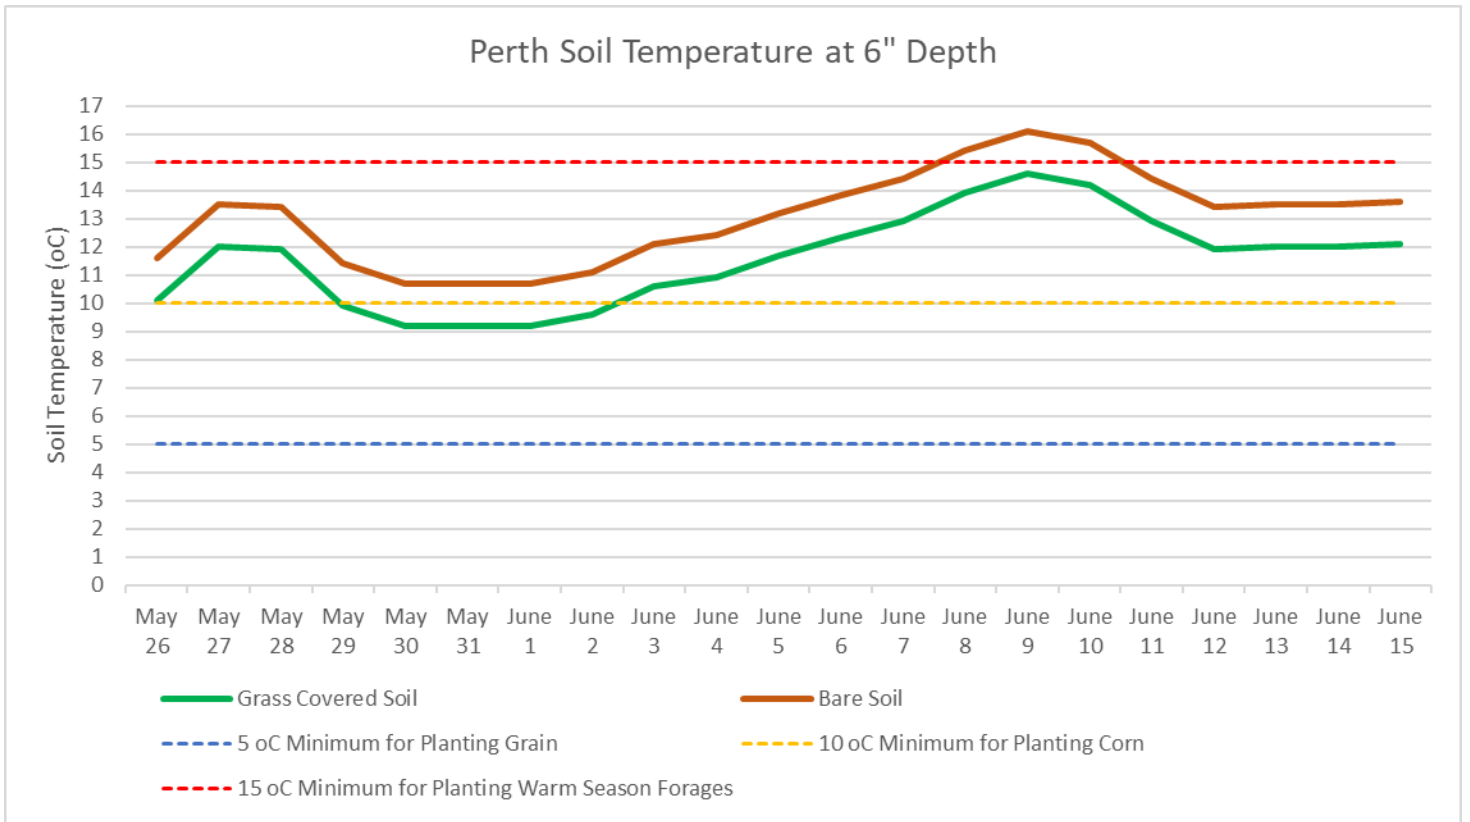

Central Region

Carleton Region

Cloverdale Soil Temperature at 6" Depth

Knowlesville Soil Temperature at 6" Depth

Carleton Region

Moncton Region

Sussex Region

Northwest Region

Drummond Soil Temperature at 6" Depth

St Andre Soil Temperature at 6" Depth

Northwest Region

Northeast Region

Northeast Region