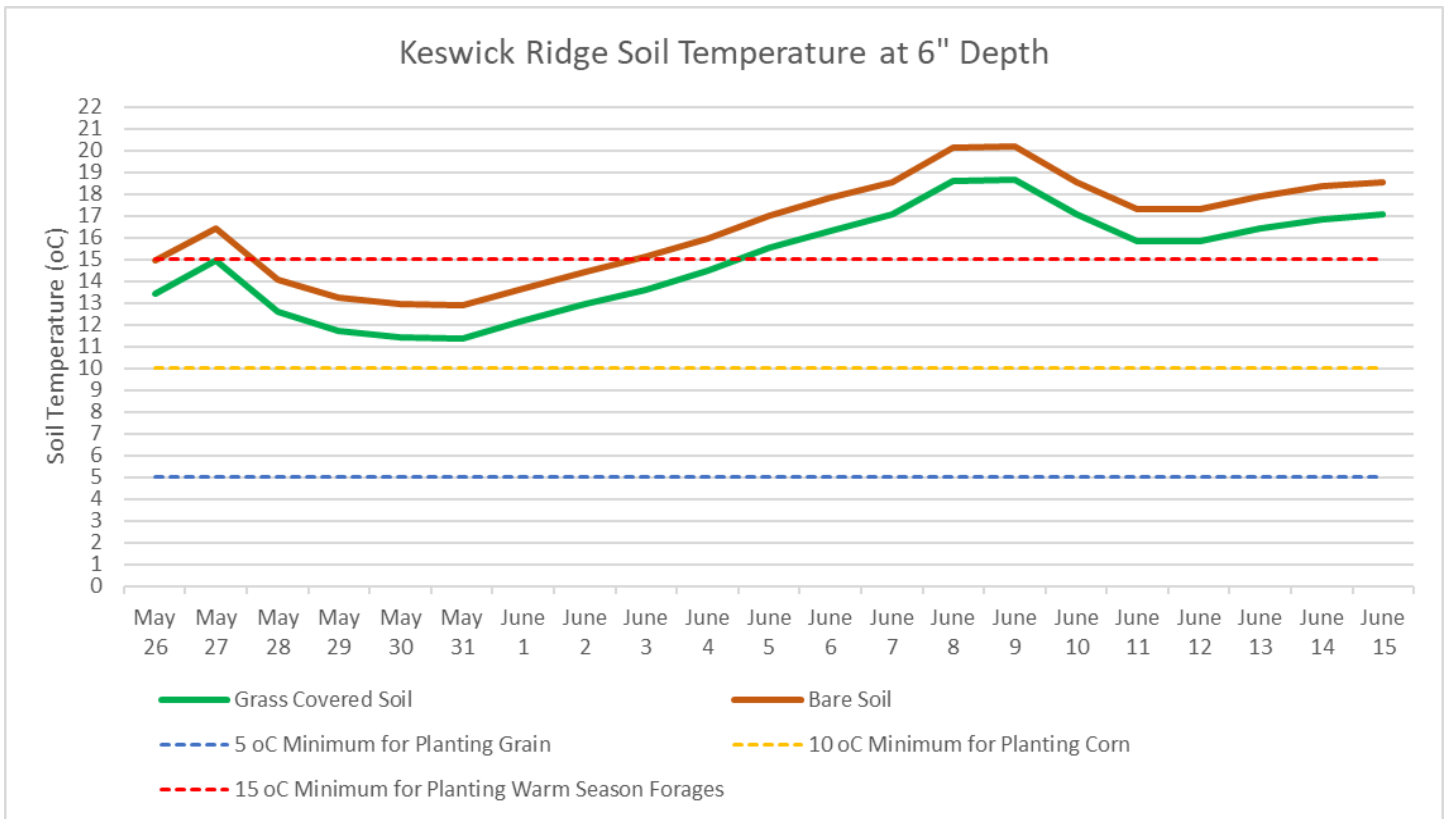

Central Region

Carleton Region

Cloverdale Soil Temperature at 6" Depth

Knowlesville Soil Temperature at 6" Depth

Carleton Region

Moncton Region

Sussex Region

Northwest Region

Drummond Soil Temperature at 6" Depth

St Andre Soil Temperature at 6" Depth

Northwest Region

Northeast Region

Northeast Region