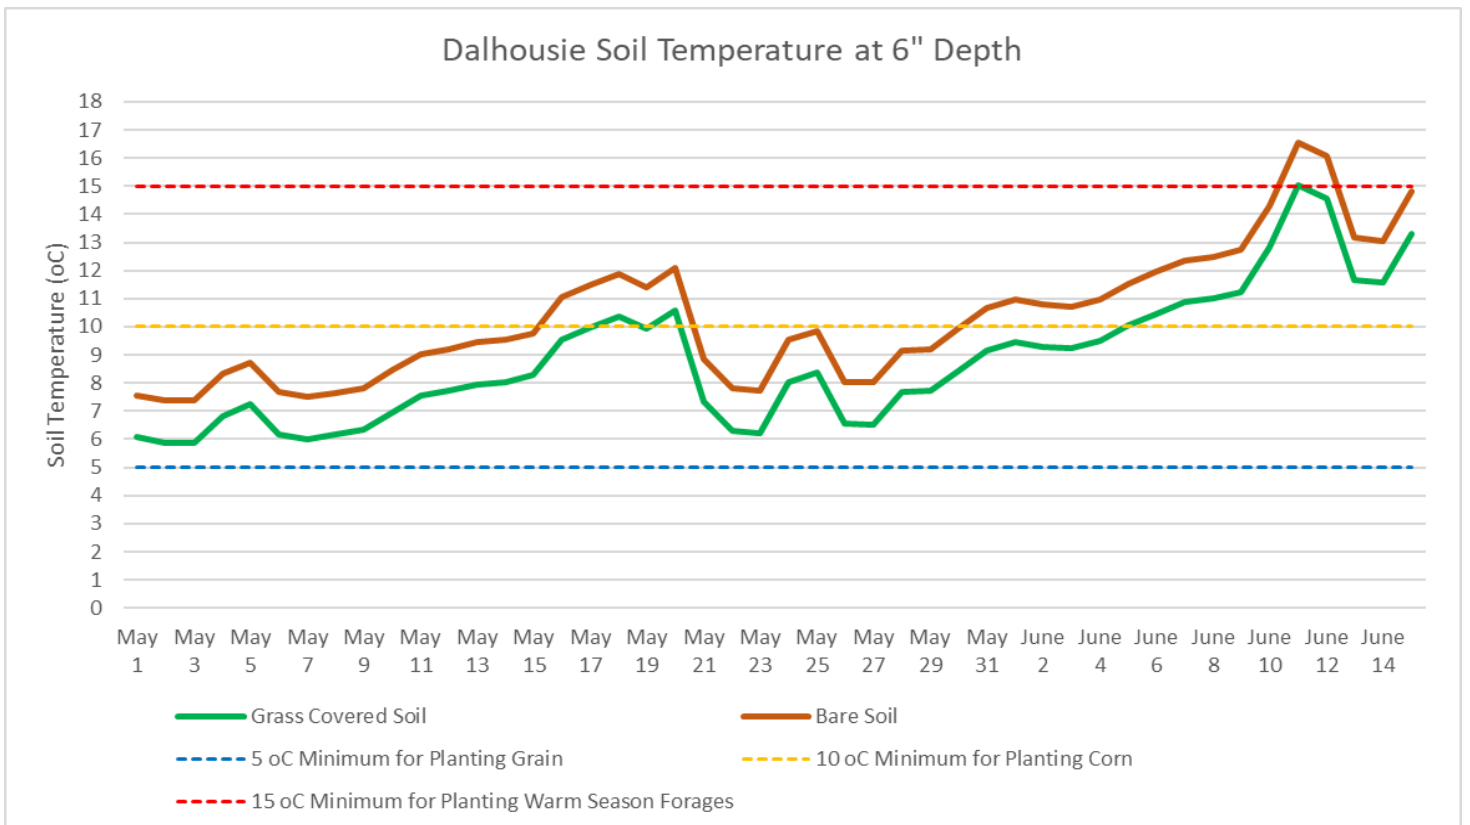

Drummond Soil Temperature at 6" Depth

St Andre Soil Temperature at 6" Depth

Northwest Region

Northeast Region

Northeast Region