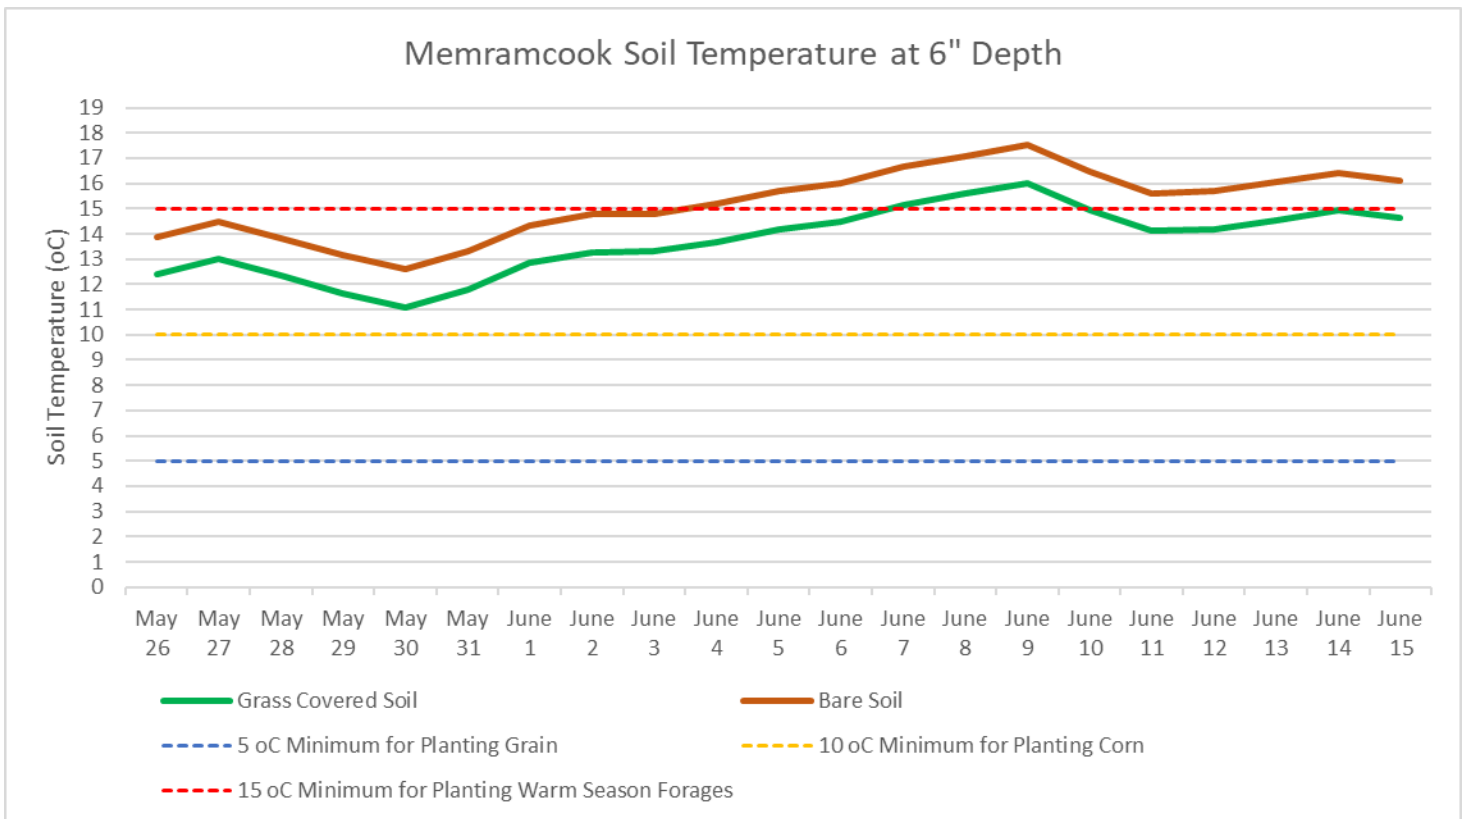

Central Region

Carleton Region

Cloverdale Soil Temperature at 6" Depth

Knowlesville Soil Temperature at 6" Depth

Carleton Region

Moncton Region

Sussex Region

Northwest Region

Drummond Soil Temperature at 6" Depth

St Andre Soil Temperature at 6" Depth

Northwest Region

Northeast Region

Northeast Region