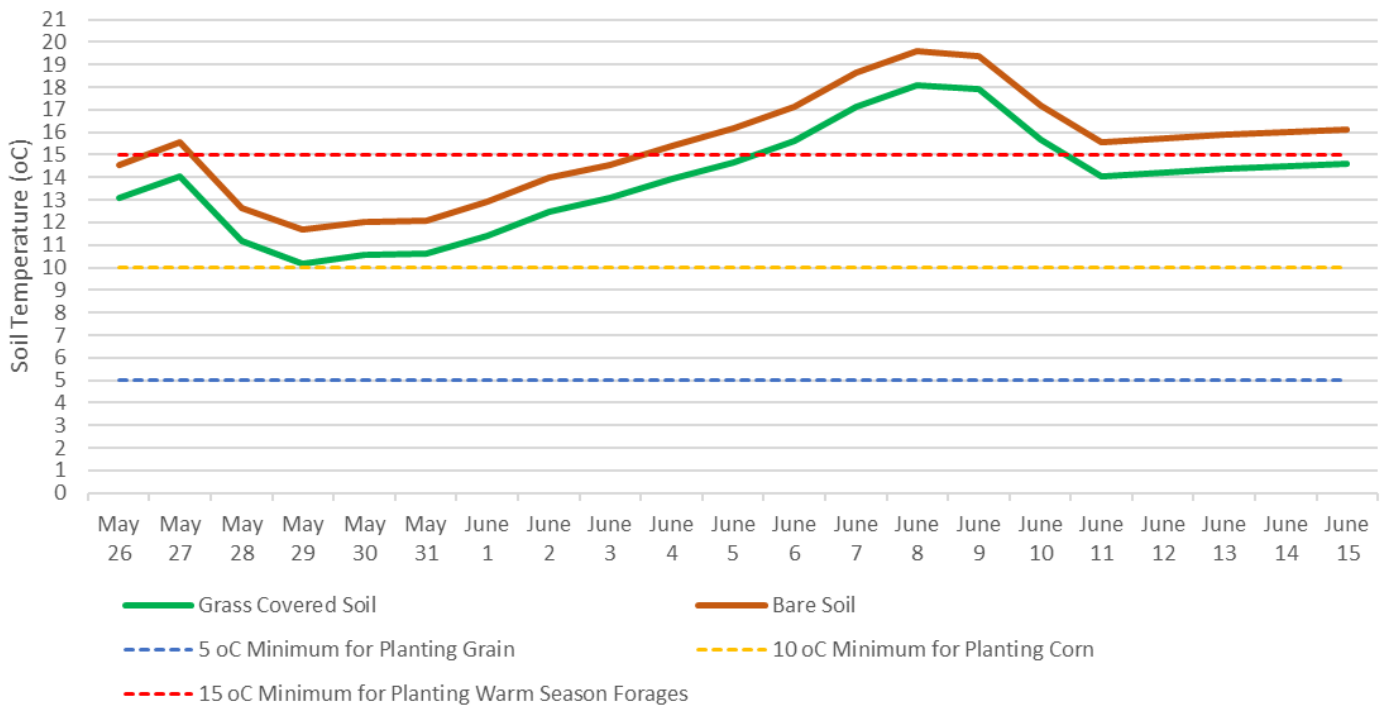

Central Region

Carleton Region

Cloverdale Soil Temperature at 6" Depth

Knowlesville Soil Temperature at 6" Depth

Carleton Region

Moncton Region

Sussex Region

Northwest Region

Drummond Soil Temperature at 6" Depth

St Andre Soil Temperature at 6" Depth

Northwest Region

Northeast Region

Northeast Region