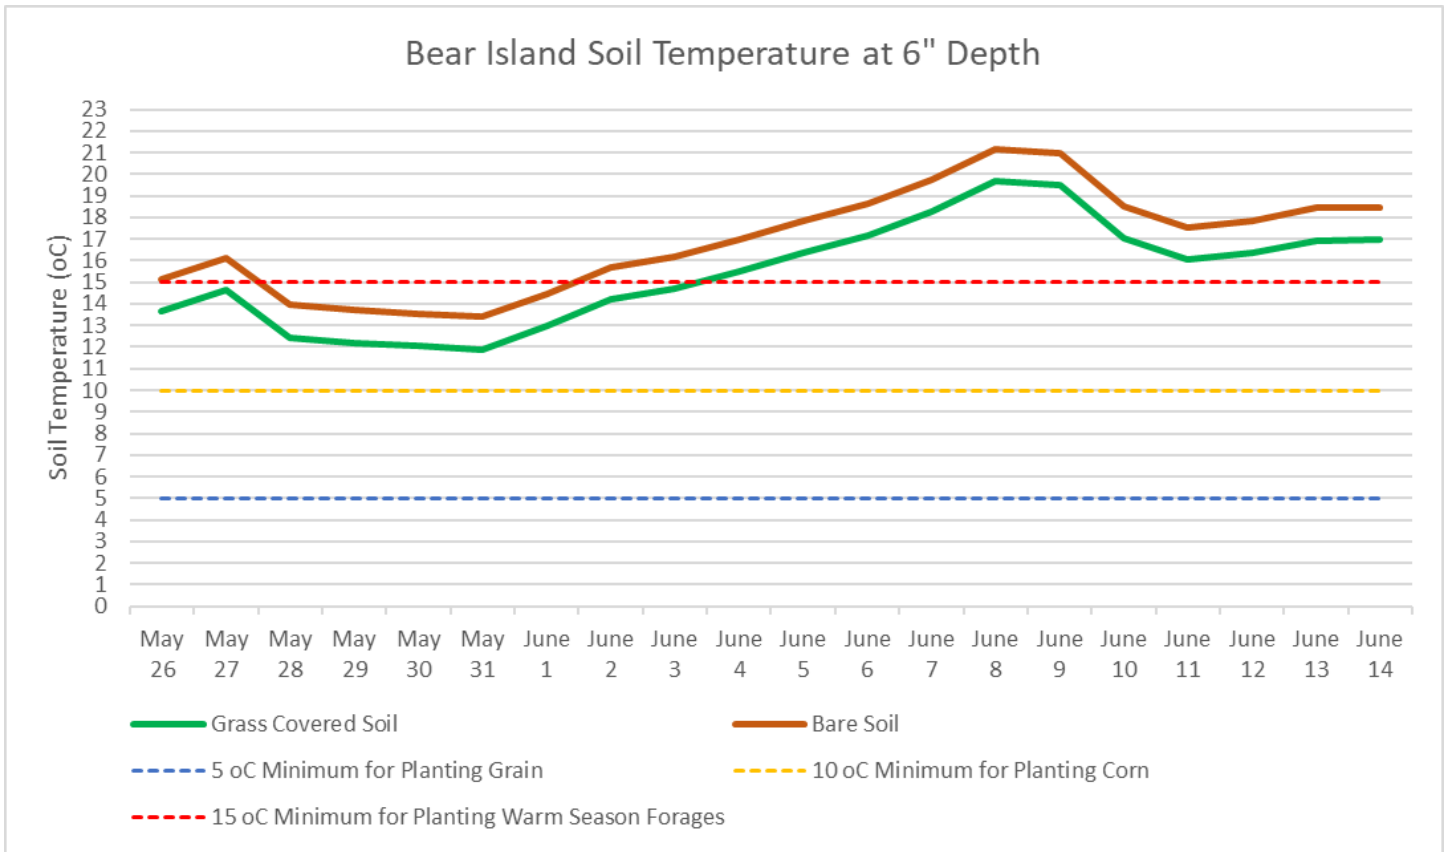

Central Region

Carleton Region

Cloverdale Soil Temperature at 6" Depth

Knowlesville Soil Temperature at 6" Depth

Carleton Region

Moncton Region

Sussex Region

Northwest Region

Drummond Soil Temperature at 6" Depth

St Andre Soil Temperature at 6" Depth

Northwest Region

Northeast Region

Northeast Region