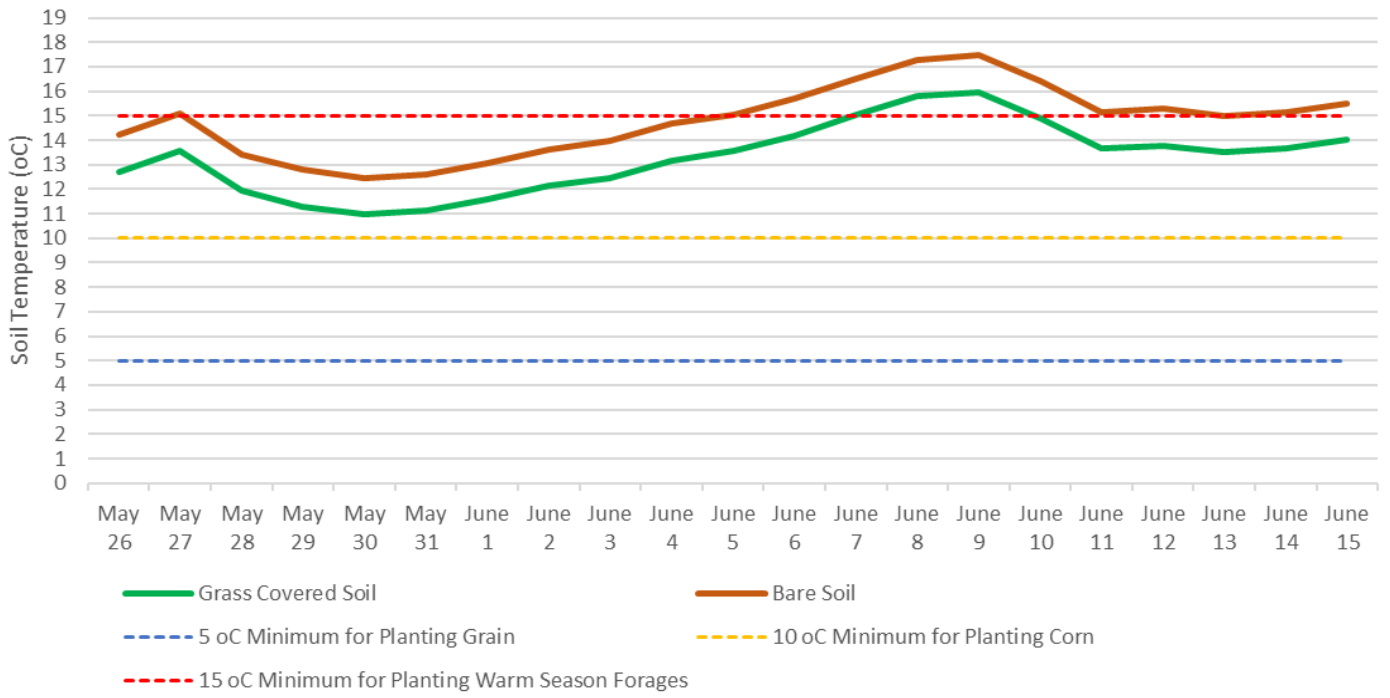

Central Region

Carleton Region

Cloverdale Soil Temperature at 6" Depth

Knowlesville Soil Temperature at 6" Depth

Carleton Region

Moncton Region

Sussex Region

Northwest Region

Drummond Soil Temperature at 6" Depth

St Andre Soil Temperature at 6" Depth

Northwest Region

Northeast Region

Northeast Region