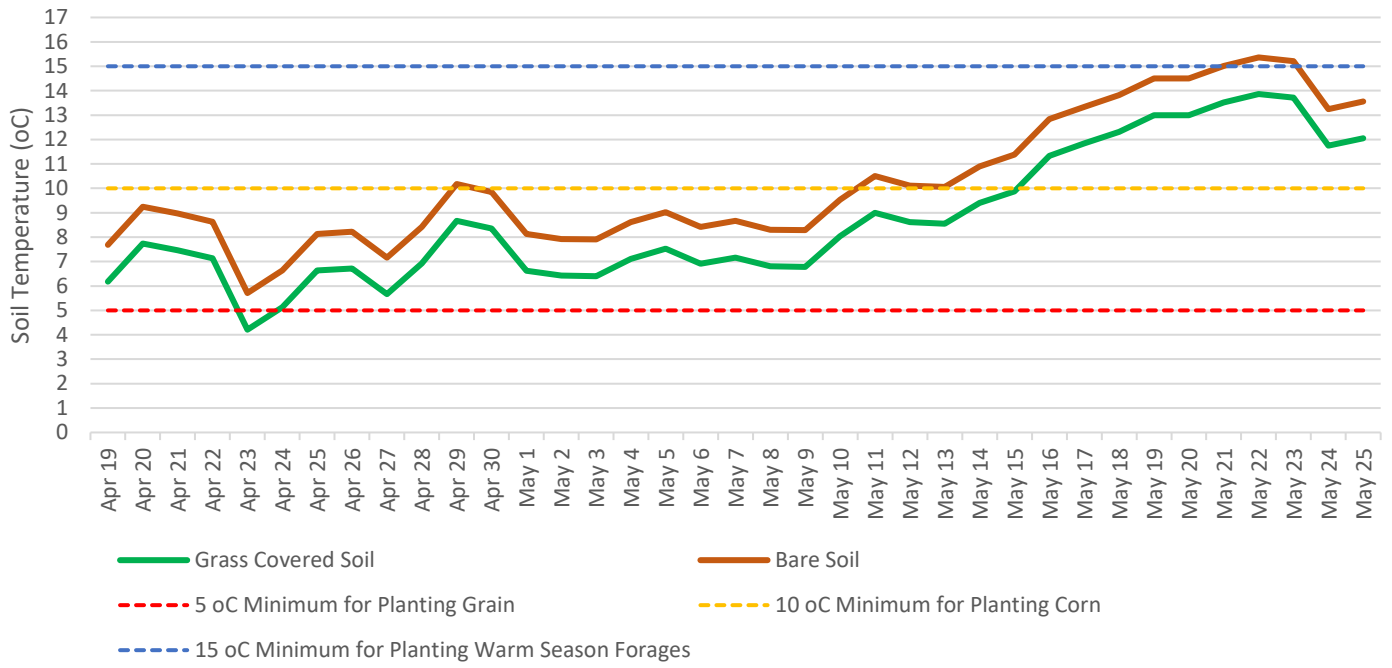

Central Region

Bear Island Soil Temperature at 6" Depth

Keswick Ridge Soil Temperature at 6" Depth

Carleton Region

Cloverdale Soil Temperature at 6" Depth

Knowlesville Soil Temperature at 6" Depth

Carleton Region

Moncton Region

Sussex Region

Kiersteadville Soil Temperature at 6" Depth

Millstream Soil Temperature at 6" Depth

Northwest Region

Drummond Soil Temperature at 6" Depth

St Andre Soil Temperature at 6" Depth

Northwest Region

Perth Soil Temperature at 6" Depth