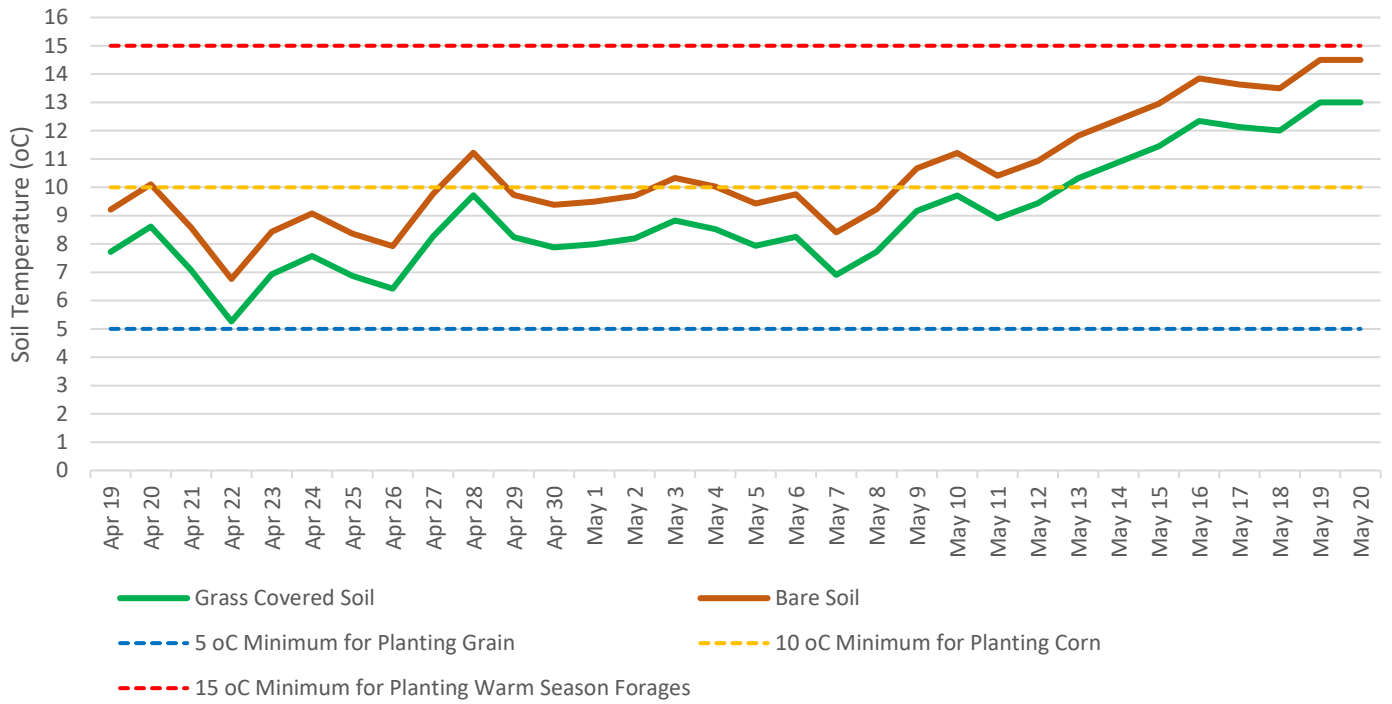

Central Region

Bear Island Soil Temperature at 6" Depth

Keswick Ridge Soil Temperature at 6" Depth

Carleton Region

Cloverdale Soil Temperature at 6" Depth

Knowlesville Soil Temperature at 6" Depth

Carleton Region

Moncton Region

Sussex Region

Kiersteadville Soil Temperature at 6" Depth

Millstream Soil Temperature at 6" Depth

Northwest Region

Drummond Soil Temperature at 6" Depth

St Andre Soil Temperature at 6" Depth

Northwest Region

Perth Soil Temperature at 6" Depth