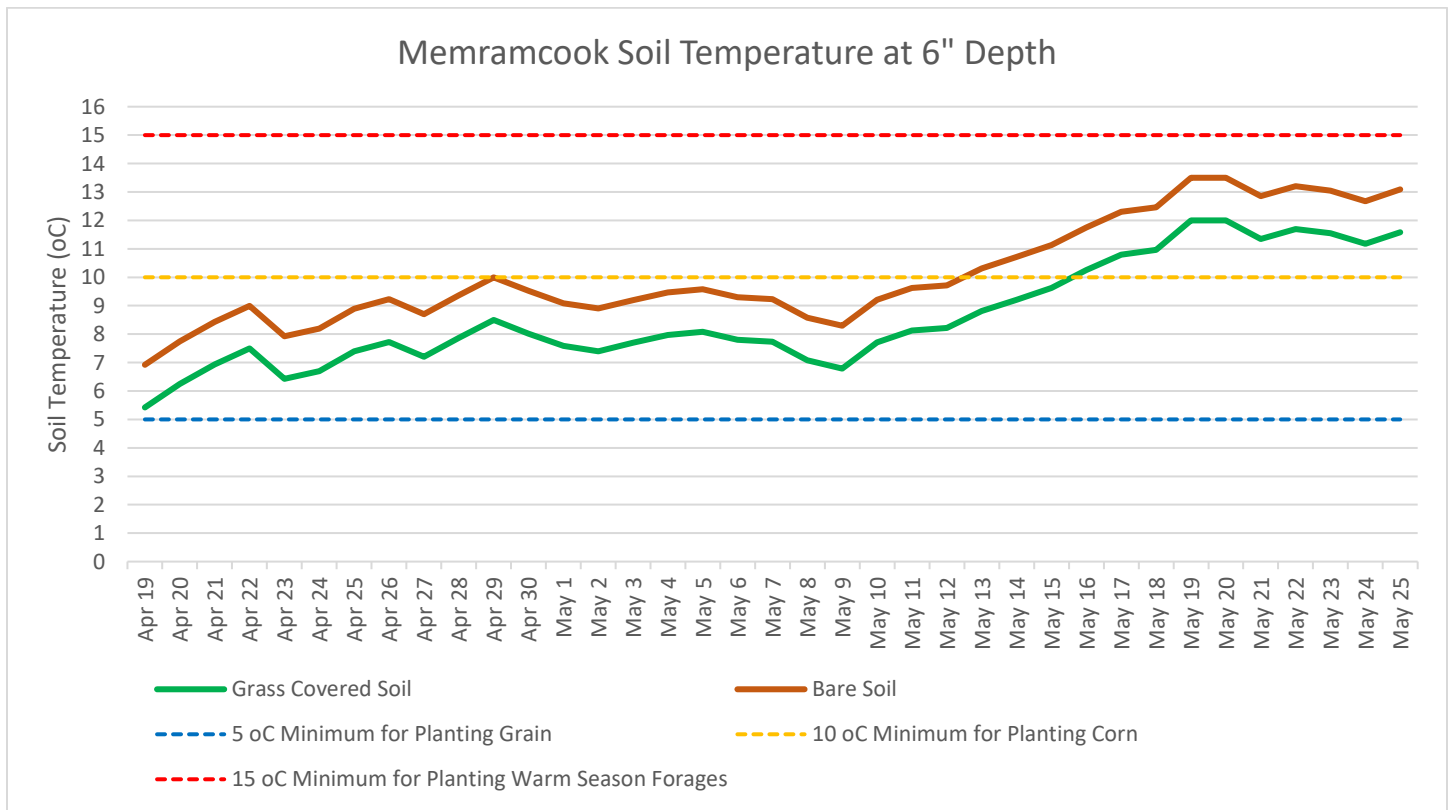

Central Region

Bear Island Soil Temperature at 6" Depth

Keswick Ridge Soil Temperature at 6" Depth

Carleton Region

Cloverdale Soil Temperature at 6" Depth

Knowlesville Soil Temperature at 6" Depth

Carleton Region

Moncton Region

Sussex Region

Kiersteadville Soil Temperature at 6" Depth

Millstream Soil Temperature at 6" Depth

Northwest Region

Drummond Soil Temperature at 6" Depth

St Andre Soil Temperature at 6" Depth

Northwest Region

Perth Soil Temperature at 6" Depth