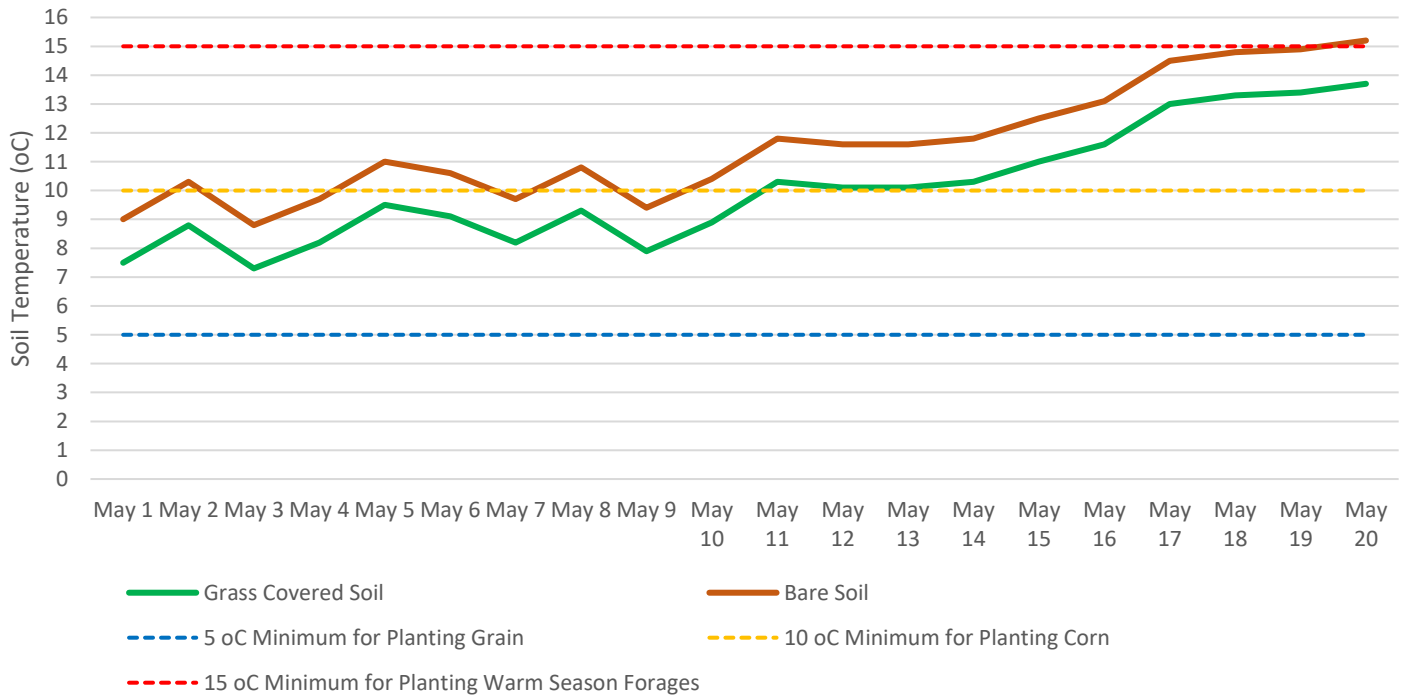

Central Region

Bear Island Soil Temperature at 6" Depth

Keswick Ridge Soil Temperature at 6" Depth

Carleton Region

Cloverdale Soil Temperature at 6" Depth

Knowlesville Soil Temperature at 6" Depth

Carleton Region

Moncton Region

Sussex Region

Kiersteadville Soil Temperature at 6" Depth

Millstream Soil Temperature at 6" Depth

Northwest Region

Drummond Soil Temperature at 6" Depth

St Andre Soil Temperature at 6" Depth

Northwest Region

Perth Soil Temperature at 6" Depth