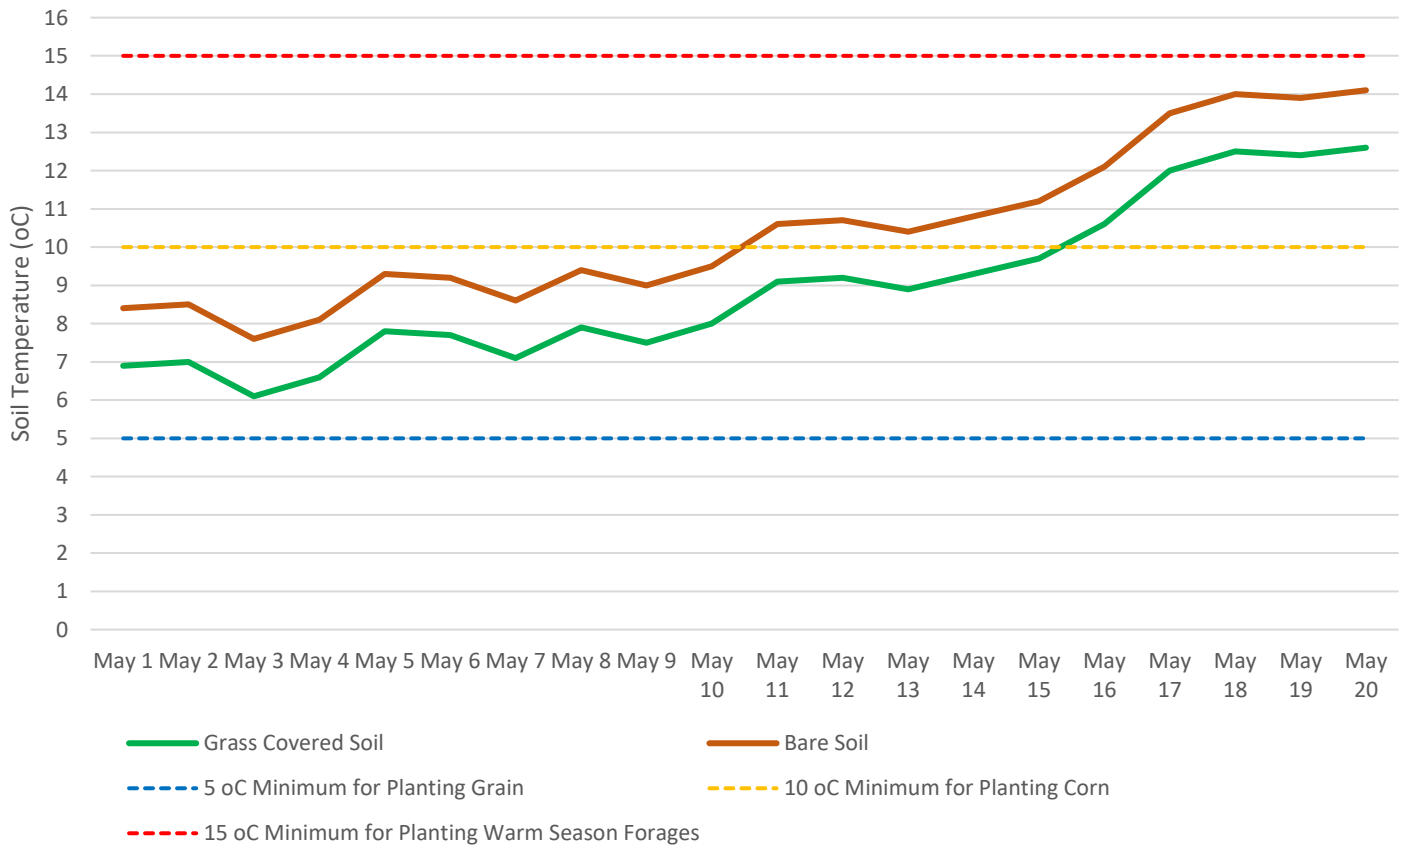

Central Region

Bear Island Soil Temperature at 6" Depth

Keswick Ridge Soil Temperature at 6" Depth

Carleton Region

Cloverdale Soil Temperature at 6" Depth

Knowlesville Soil Temperature at 6" Depth

Carleton Region

Moncton Region

Sussex Region

Kiersteadville Soil Temperature at 6" Depth

Millstream Soil Temperature at 6" Depth

Northwest Region

Drummond Soil Temperature at 6" Depth

St Andre Soil Temperature at 6" Depth

Northwest Region

Perth Soil Temperature at 6" Depth