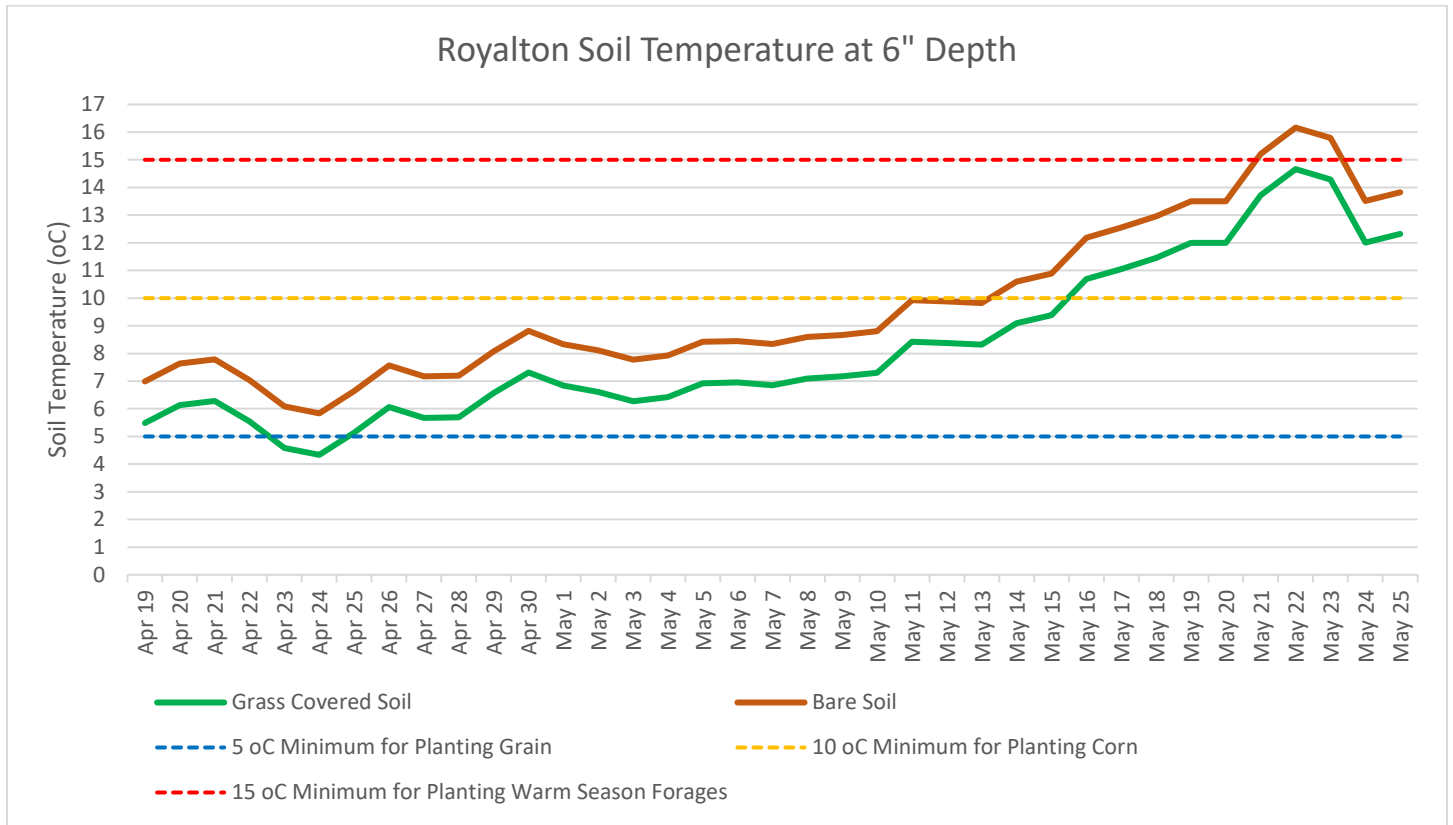

Central Region

Bear Island Soil Temperature at 6" Depth

Keswick Ridge Soil Temperature at 6" Depth

Carleton Region

Cloverdale Soil Temperature at 6" Depth

Knowlesville Soil Temperature at 6" Depth

Carleton Region

Moncton Region

Sussex Region

Kiersteadville Soil Temperature at 6" Depth

Millstream Soil Temperature at 6" Depth

Northwest Region

Drummond Soil Temperature at 6" Depth

St Andre Soil Temperature at 6" Depth

Northwest Region

Perth Soil Temperature at 6" Depth