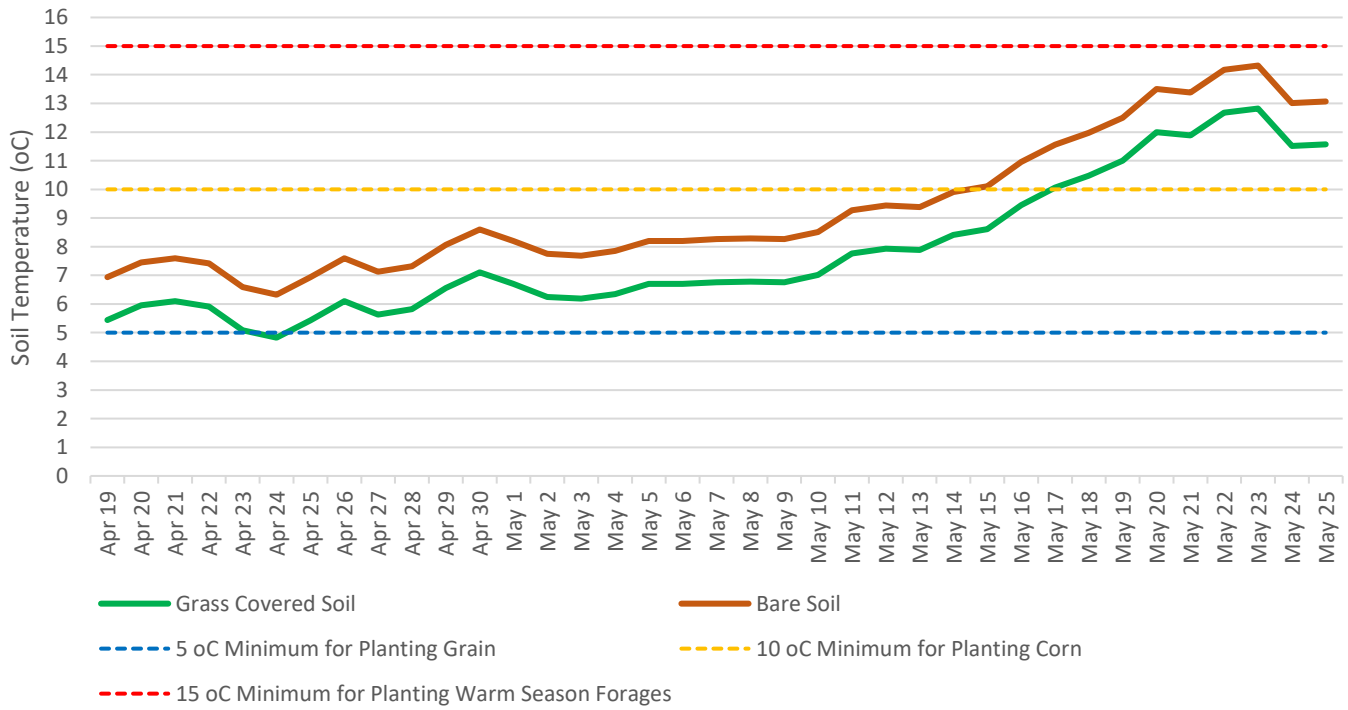

Central Region

Bear Island Soil Temperature at 6" Depth

Keswick Ridge Soil Temperature at 6" Depth

Carleton Region

Cloverdale Soil Temperature at 6" Depth

Knowlesville Soil Temperature at 6" Depth

Carleton Region

Moncton Region

Sussex Region

Kiersteadville Soil Temperature at 6" Depth

Millstream Soil Temperature at 6" Depth

Northwest Region

Drummond Soil Temperature at 6" Depth

St Andre Soil Temperature at 6" Depth

Northwest Region

Perth Soil Temperature at 6" Depth