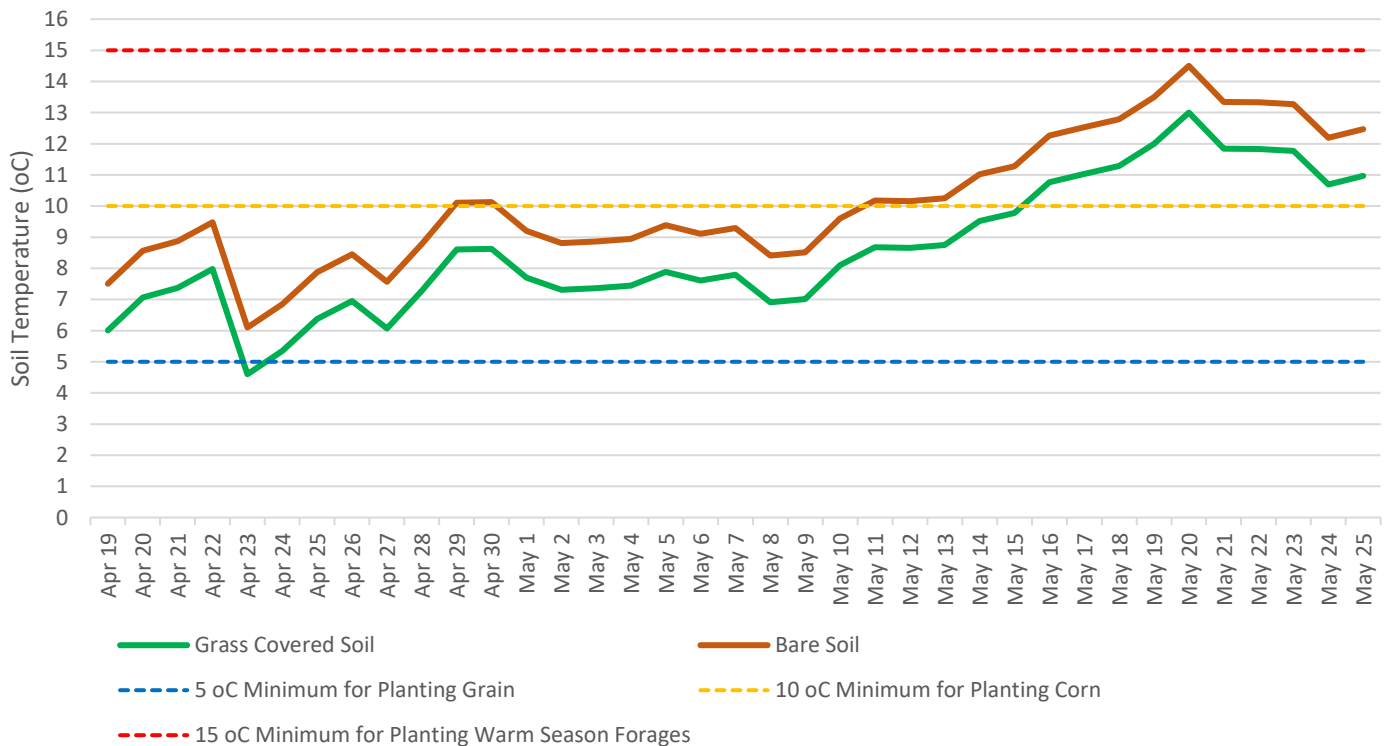

Central Region

Bear Island Soil Temperature at 6" Depth

Keswick Ridge Soil Temperature at 6" Depth

Carleton Region

Cloverdale Soil Temperature at 6" Depth

Knowlesville Soil Temperature at 6" Depth

Carleton Region

Moncton Region

Sussex Region

Kiersteadville Soil Temperature at 6" Depth

Millstream Soil Temperature at 6" Depth

Northwest Region

Drummond Soil Temperature at 6" Depth

St Andre Soil Temperature at 6" Depth

Northwest Region

Perth Soil Temperature at 6" Depth