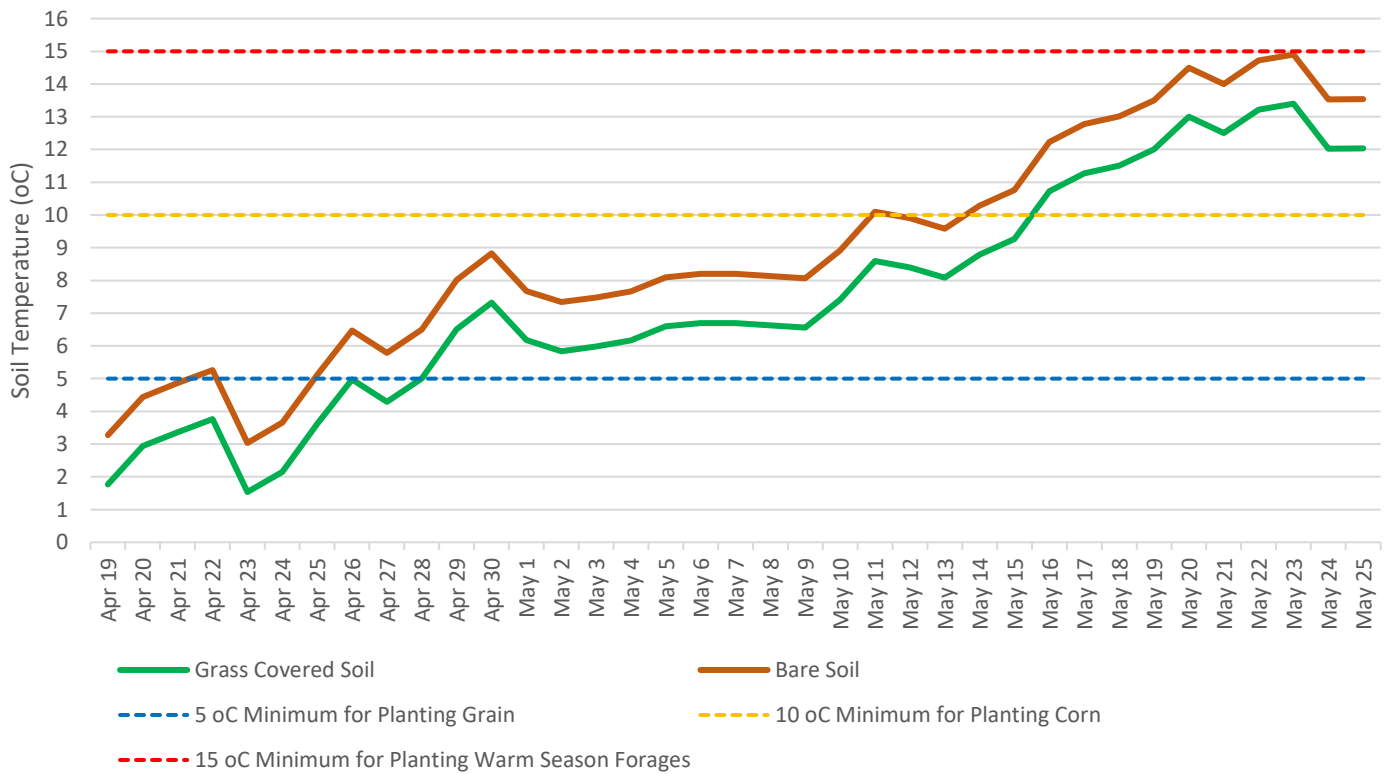

Central Region

Bear Island Soil Temperature at 6" Depth

Keswick Ridge Soil Temperature at 6" Depth

Carleton Region

Cloverdale Soil Temperature at 6" Depth

Knowlesville Soil Temperature at 6" Depth

Carleton Region

Moncton Region

Sussex Region

Kiersteadville Soil Temperature at 6" Depth

Millstream Soil Temperature at 6" Depth

Northwest Region

Drummond Soil Temperature at 6" Depth

St Andre Soil Temperature at 6" Depth

Northwest Region

Perth Soil Temperature at 6" Depth