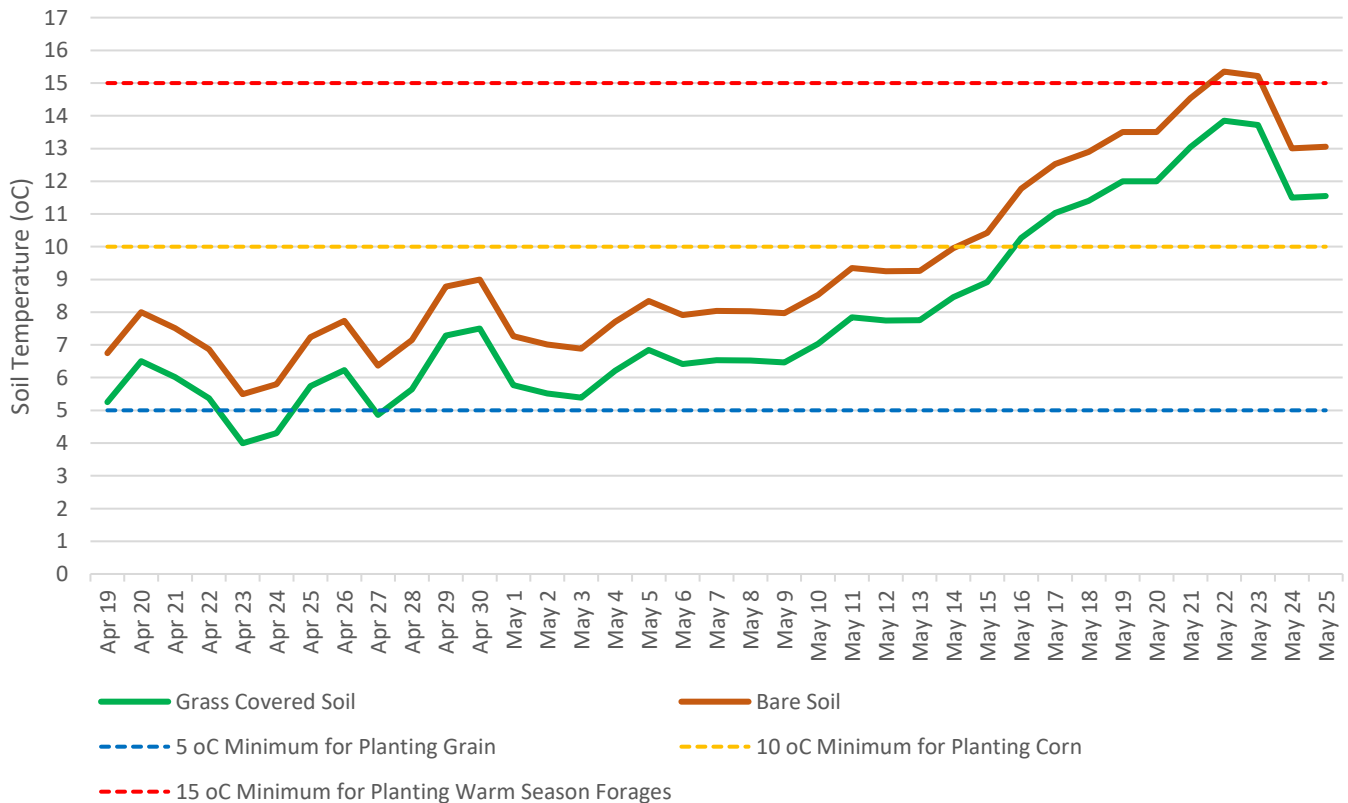

Central Region

Bear Island Soil Temperature at 6" Depth

Keswick Ridge Soil Temperature at 6" Depth

Carleton Region

Cloverdale Soil Temperature at 6" Depth

Knowlesville Soil Temperature at 6" Depth

Carleton Region

Moncton Region

Sussex Region

Kiersteadville Soil Temperature at 6" Depth

Millstream Soil Temperature at 6" Depth

Northwest Region

Drummond Soil Temperature at 6" Depth

St Andre Soil Temperature at 6" Depth

Northwest Region

Perth Soil Temperature at 6" Depth